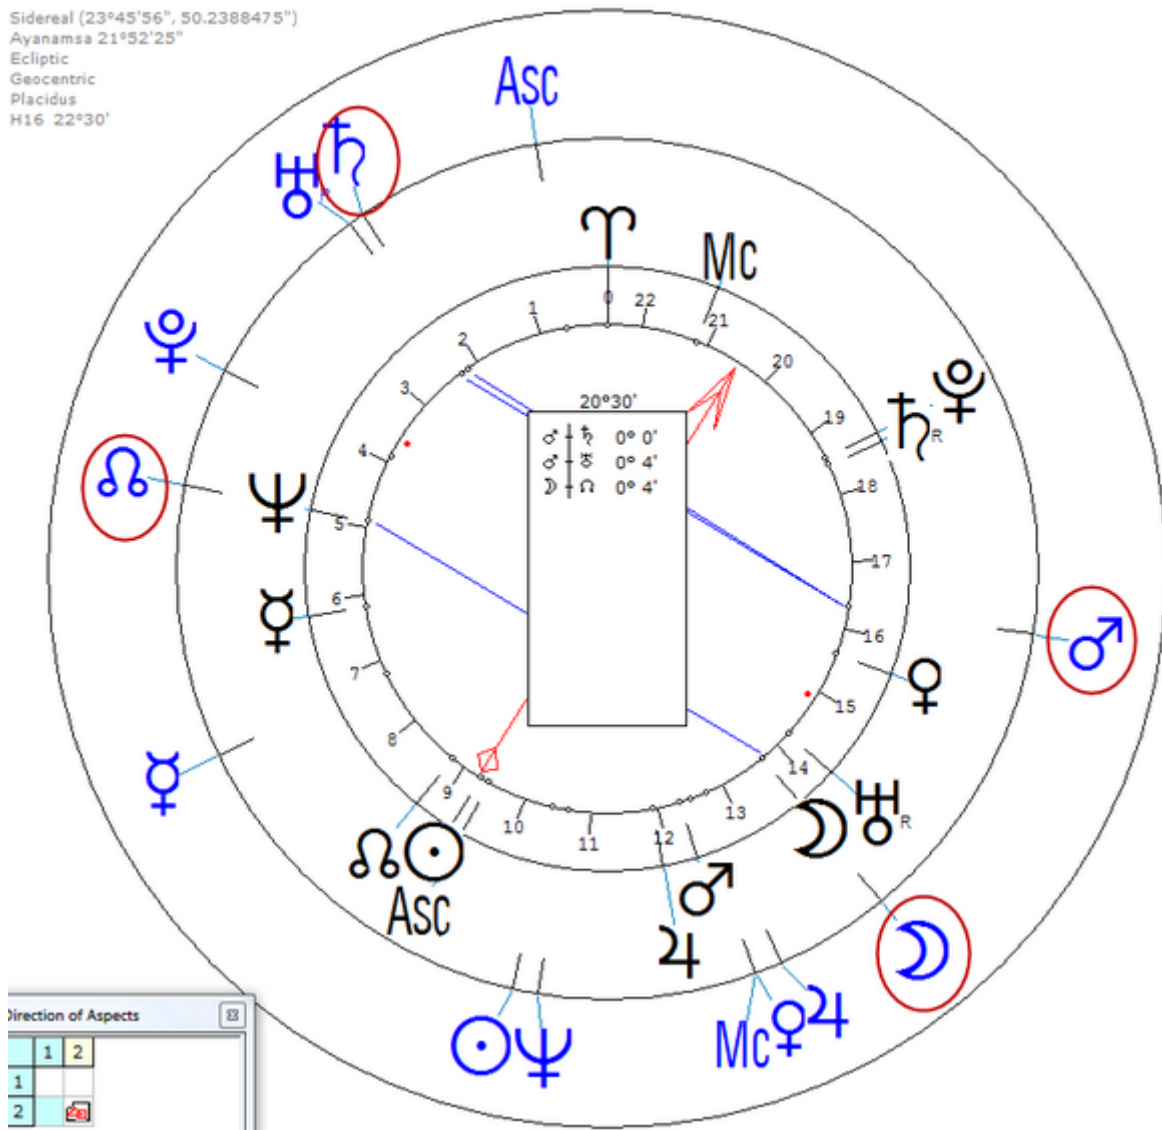

Trigo, Felipe

13 February 1864 at 01:00 (= 01:00 AM) Villanueva de la Serana, Spain,
38n58, 5w48

Spanish writer.

<https://www.astro.com/astro-databank/Trigo,_Felipe>

Felipe Trigo committed suicide on 2 September 1916 in Madrid, Spain for unclear reasons.

Lunar Return (Harmonic 16)

Lunar $\♂/\♄$ = Lunar $\♃/\♁$

Trigo, Felipe

13 February 1864 Sat 1:00 (GMT-0:23:12) 38n58 5w48
Villanueva de la Serana, Mainland, Spain

Sidereal (23°45'56", 50.2388475")

Ayanamsa 21°52'25"

Ecliptic

Geocentric

Placidus

H16 22°30'